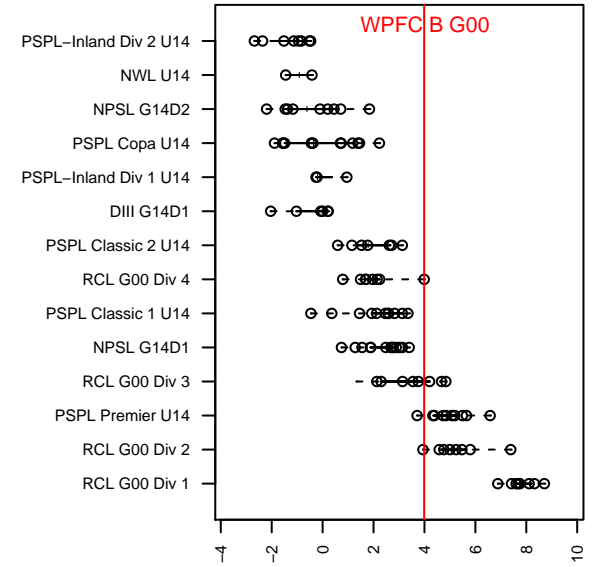

WPFC B G00

Washington Premier FC
 Tacoma, WA
 G00 total strength=1336
 attack=5.81 defense=7.08
 fall league = RCL G00 Div 4
 spr league = Win RCL G00 Div 3
 notes= B team; at U14 Black=B not A;

alt names used:
 WASHINGTON PREMIERE FC G00 BLACK (V
 WPFC G00 Black
 WPFC G00 Black
 WPFC G00 Black (B)
 WASHINGTON PREMIERE FC WPFC G00 BL
 WPFC G00 Black (B)
 WPFC G00 Black (B)

**attack and defense variance (black dot)
relative to other teams
and top 10 in region**

**attack and defense rating
relative to others at age
and all opponents in last 13 months**

Performance relative to 13 month average