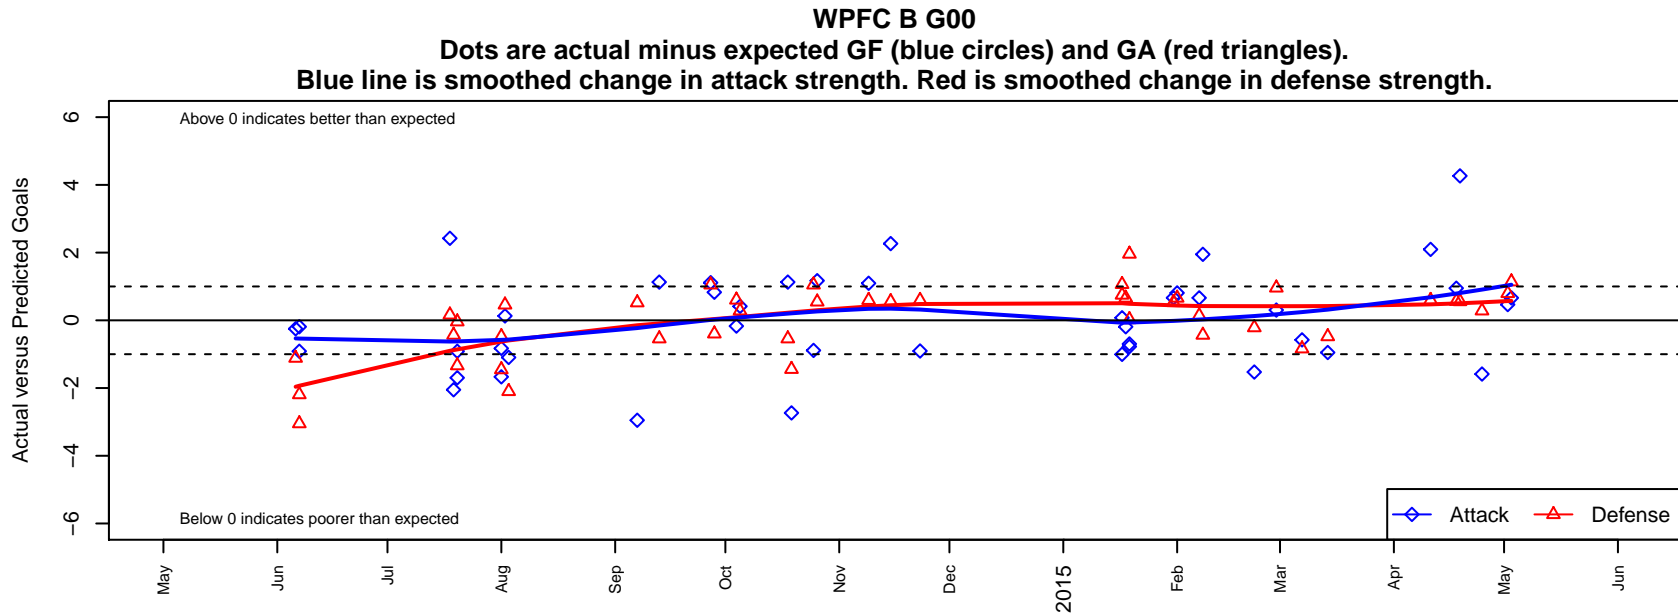

WPFC B G00

Washington Premier FC
 Tacoma, WA
 G00 total strength=1336
 attack=5.81 defense=7.08
 fall league = RCL G00 Div 4
 spr league = Win RCL G00 Div 3
 notes= B team; at U14 Black=B not A;

alt names used:
 WASHINGTON PREMIERE FC G00 BLACK (V
 WPFC G00 Black
 WPFC G00 Black
 WPFC G00 Black (B)
 WASHINGTON PREMIERE FC WPFC G00 BL
 WPFC G00 Black (B)
 WPFC G00 Black (B)

**attack and defense variance (black dot)
relative to other teams
and top 10 in region**

**attack and defense rating
relative to others at age
and all opponents in last 13 months**

Performance relative to 13 month average