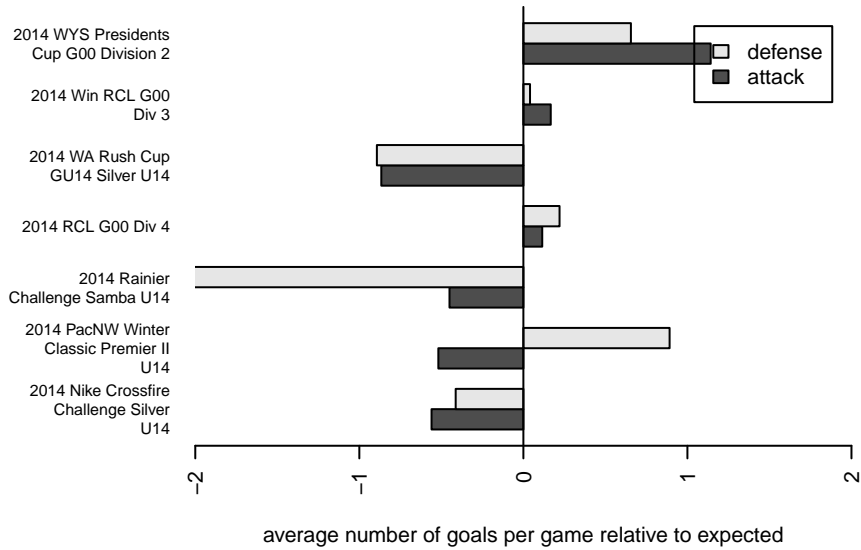

WPFC B G00

Washington Premier FC
 Tacoma, WA
 G00 total strength=1336
 attack=5.81 defense=7.08
 fall league = RCL G00 Div 4
 spr league = Win RCL G00 Div 3
 notes= B team; at U14 Black=B not A;

alt names used:
 WASHINGTON PREMIERE FC G00 BLACK (V
 WPFC G00 Black
 WPFC G00 Black
 WPFC G00 Black (B)
 WASHINGTON PREMIERE FC WPFC G00 BL
 WPFC G00 Black (B)
 WPFC G00 Black (B)

Venues played:
 2014 Rainier Challenge Samba U14
 2014 Nike Crossfire Challenge Silver U14
 2014 WA Rush Cup GU14 Silver U14
 2014 RCL G00 Div 4
 2014 PacNW Winter Classic Premier II U14
 2014 Win RCL G00 Div 3
 2014 WYS Presidents Cup G00 Division 2

**attack and defense variance (black dot)
relative to other teams
and top 10 in region**

**attack and defense rating
relative to others at age
and all opponents in last 13 months**

Performance relative to 13 month average