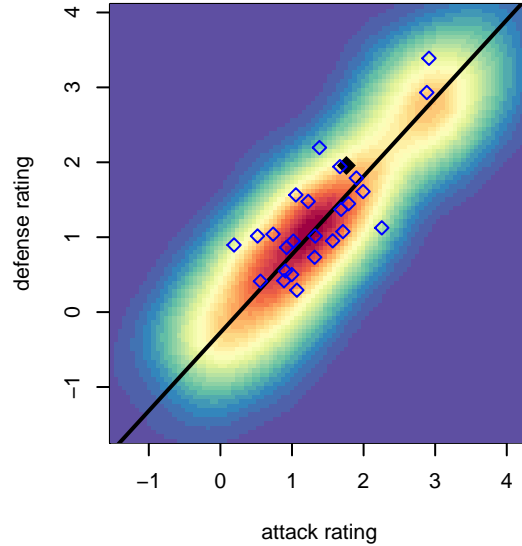

WPFC B G00

Washington Premier FC
 Tacoma, WA
 G00 total strength=1336
 attack=5.81 defense=7.08
 fall league = RCL G00 Div 4
 spr league = Win RCL G00 Div 3
 notes= B team; at U14 Black=B not A;

alt names used:
 WASHINGTON PREMIERE FC G00 BLACK (V
 WPFC G00 Black
 WPFC G00 Black
 WPFC G00 Black (B)
 WASHINGTON PREMIERE FC WPFC G00 BL
 WPFC G00 Black (B)
 WPFC G00 Black (B)

**attack and defense variance (black dot)
relative to other teams
and top 10 in region**

**attack and defense rating
relative to others at age
and all opponents in last 13 months**

Performance relative to 13 month average