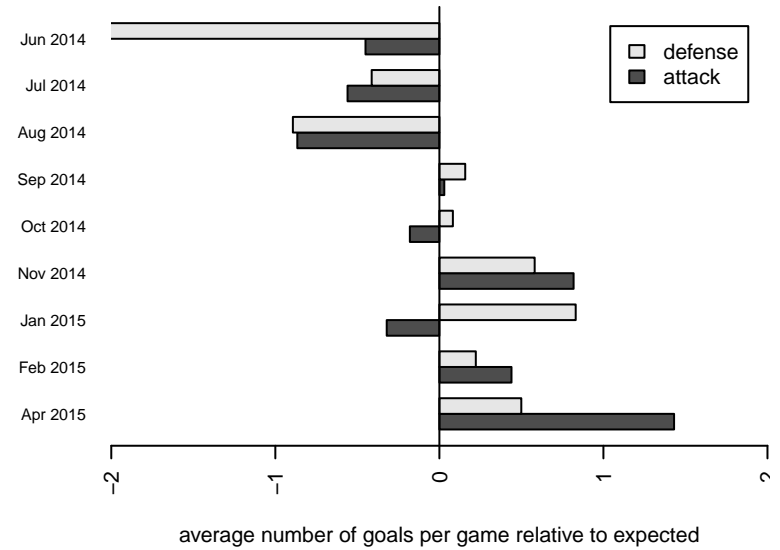

Performance relative to 13 month average