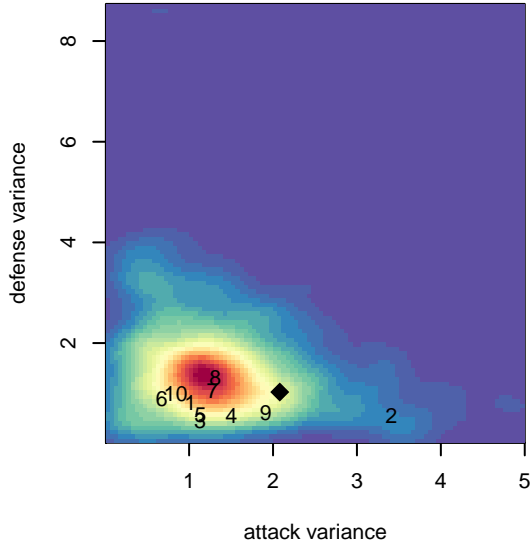

WPFC B G00

Washington Premier FC
 Tacoma, WA
 G00 total strength=1336
 attack=5.81 defense=7.08
 fall league = RCL G00 Div 4
 spr league = Win RCL G00 Div 3
 notes= B team; at U14 Black=B not A;

alt names used:
 WASHINGTON PREMIERE FC G00 BLACK (V
 WPFC G00 Black
 WPFC G00 Black
 WPFC G00 Black (B)
 WASHINGTON PREMIERE FC WPFC G00 BL
 WPFC G00 Black (B)
 WPFC G00 Black (B)

**attack and defense variance (black dot)
relative to other teams
and top 10 in region**

**attack and defense rating
relative to others at age
and all opponents in last 13 months**

Performance relative to 13 month average